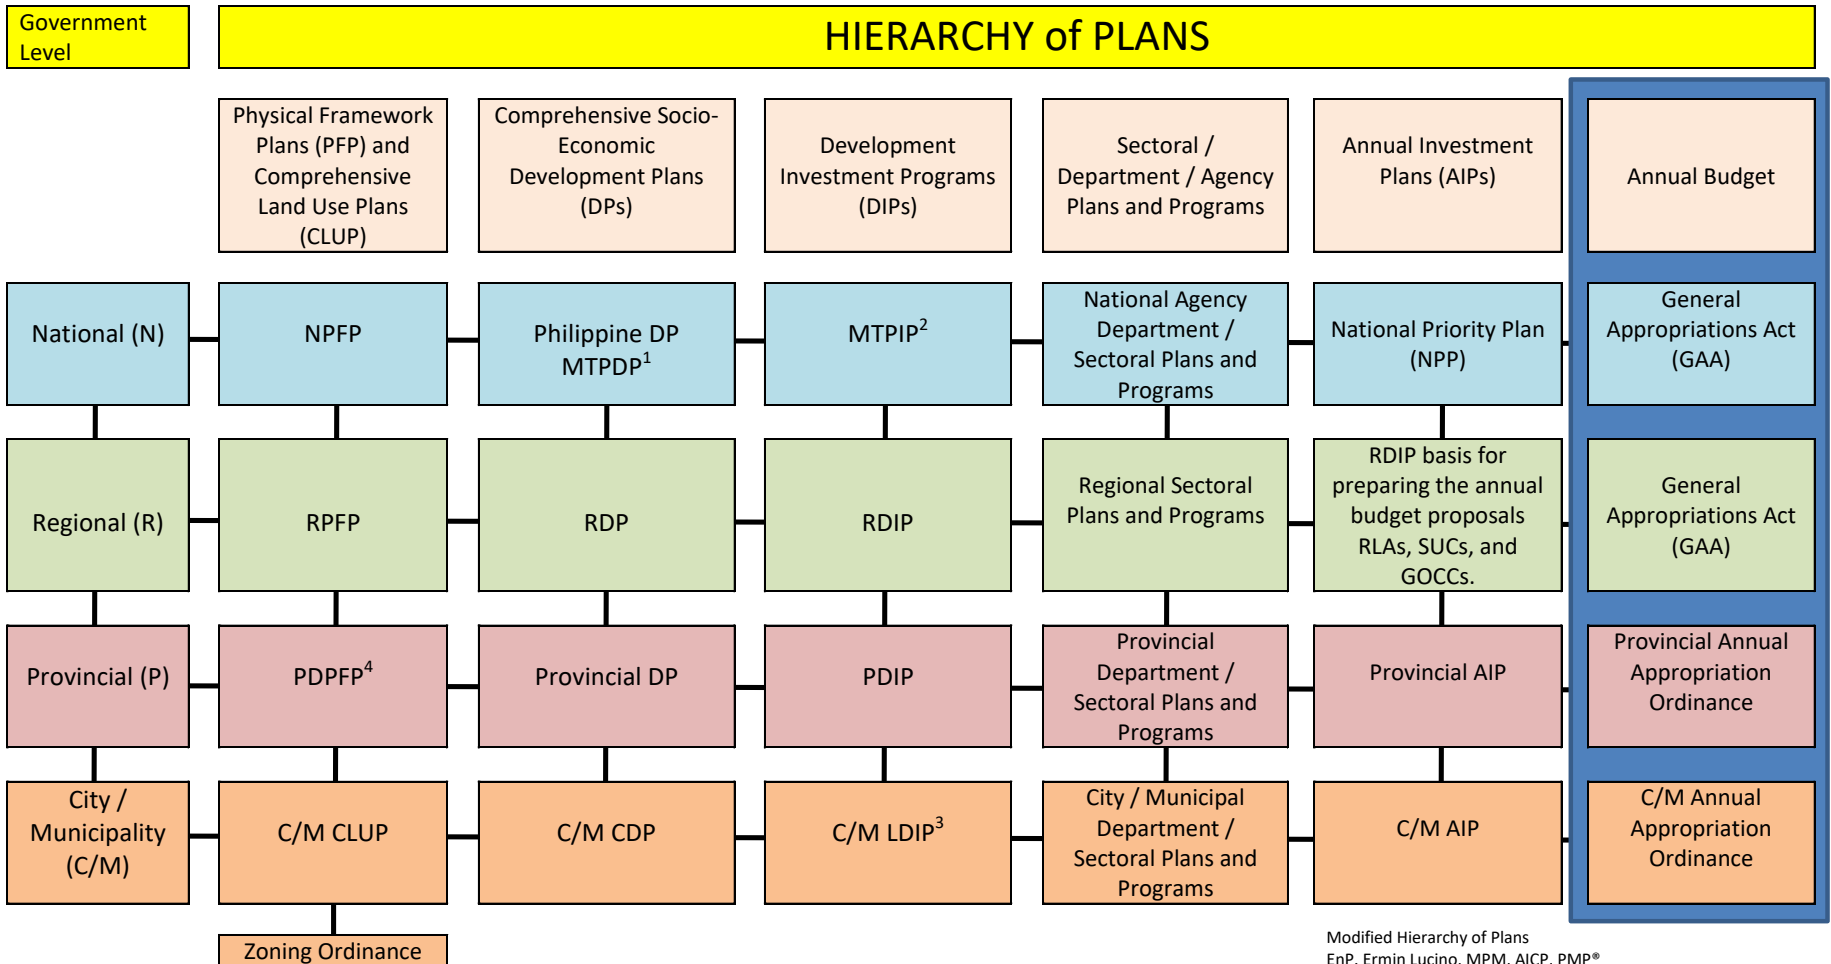

Vertical Alignment: Annual Budget / Appropriation

Modified Hierarchy of Plans
EnP. Ermin Lucino, MPM, AICP, PMP*

Legend:

- ¹ MTPDP Medium-Term Philippine Development Plan
- ² MTPIP Medium-Term Philippine Investment Program

- ³ LDIP Local Development Investment Plan
- ⁴ PDPFP Provincial Development and Physical Framework Plan