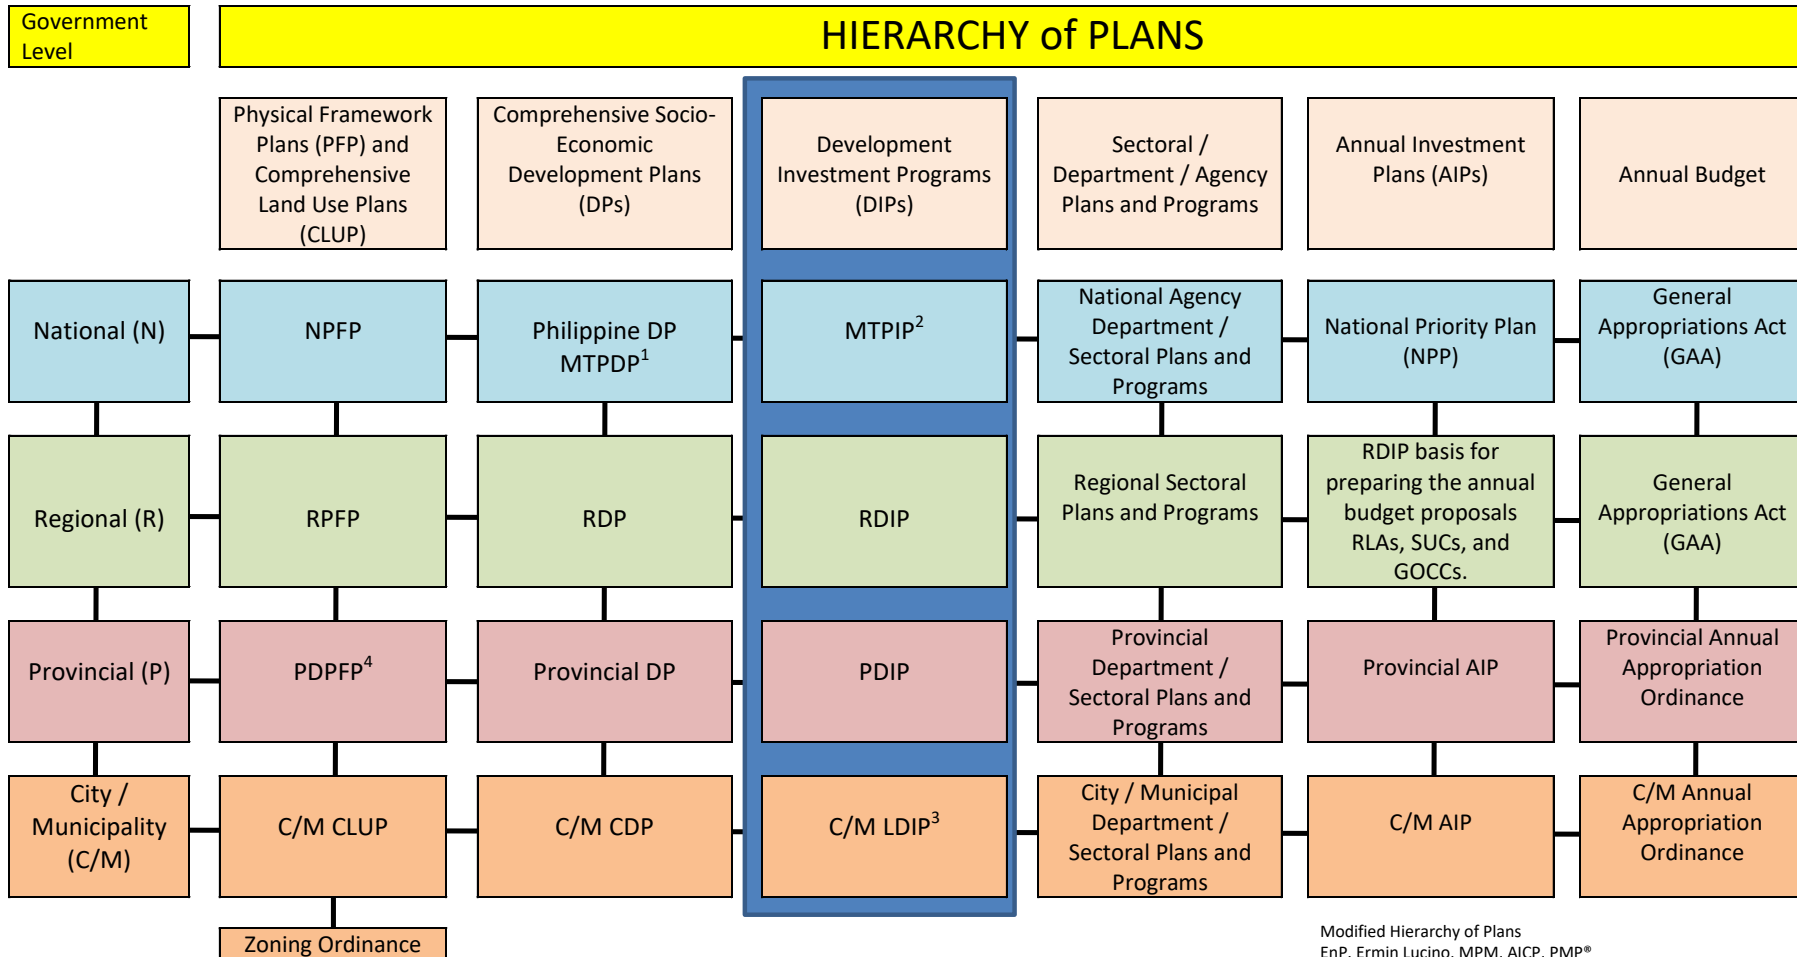

Legend:

¹ MTPDP

² MTPIP

Medium-Term Philippine Development Plan
Medium-Term Philippine Investment Program

³LDIP Local Development Investment Plan

⁴PDPFP Provincial Development and Physical Framework Plan

Vertical Alignment: Comprehensive Development Plans

Modified Hierarchy of Plans
EnP. Ermin Lucino, MPM, AICP, PMP®

Legend:

¹ MTPDP

² MTPIP

Medium-Term Philippine Development Plan
Medium-Term Philippine Investment Program

³LDIP Local Development Investment Plan

⁴PDPFP Provincial Development and Physical Framework Plan

Vertical Alignment: Development Investment Programs

Modified Hierarchy of Plans
EnP, Ermin Lucino, MPM, AICP, PMP*

Legend:

¹ MTPDP

² MTPIP

Medium-Term Philippine Development Plan
Medium-Term Philippine Investment Program

³LDIP Local Development Investment Plan

⁴PDPFP Provincial Development and Physical Framework Plan

Vertical Alignment:

Sectoral / Department / Agency Plans and Programs

Modified Hierarchy of Plans
EnP. Ermin Lucino, MPM, AICP, PMP®