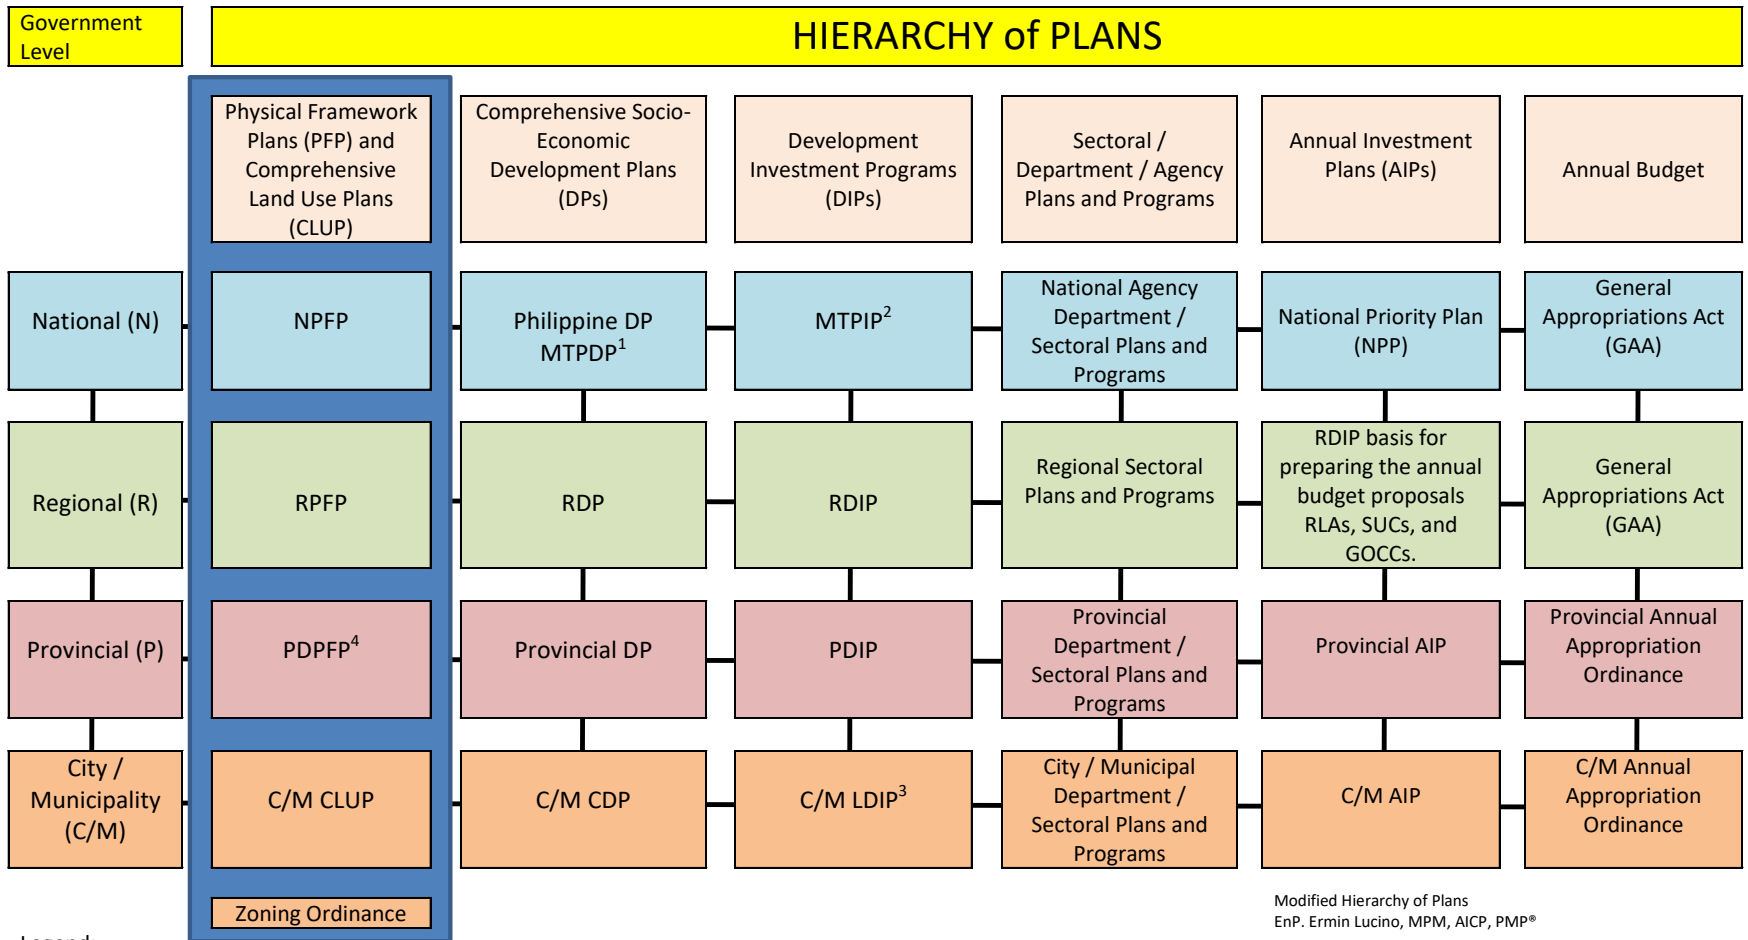

Legend:

¹ MTPDP Medium-Term Philippine Development Plan
² MTPIP Medium-Term Philippine Investment Program

³ LDIP Local Development Investment Plan
⁴ PDPFP Provincial Development and Physical Framework Plan

Government levels and Classification of Plans

Modified Hierarchy of Plans
EnP. Ermin Lucino, MPM, AICP, PMP®

Legend:

¹ MTPDP

² MTPIP

Medium-Term Philippine Development Plan

Medium-Term Philippine Investment Program

³LDIP Local Development Investment Plan

⁴PDPFP Provincial Development and Physical Framework Plan

Vertical Alignment: Physical Framework Plans

Modified Hierarchy of Plans
EnP. Ermin Lucino, MPM, AICP, PMP®

Legend:

¹ MTPDP

² MTPIP

Medium-Term Philippine Development Plan
Medium-Term Philippine Investment Program

³LDIP Local Development Investment Plan

⁴PDPFP Provincial Development and Physical Framework Plan

Vertical Alignment: Comprehensive Development Plans