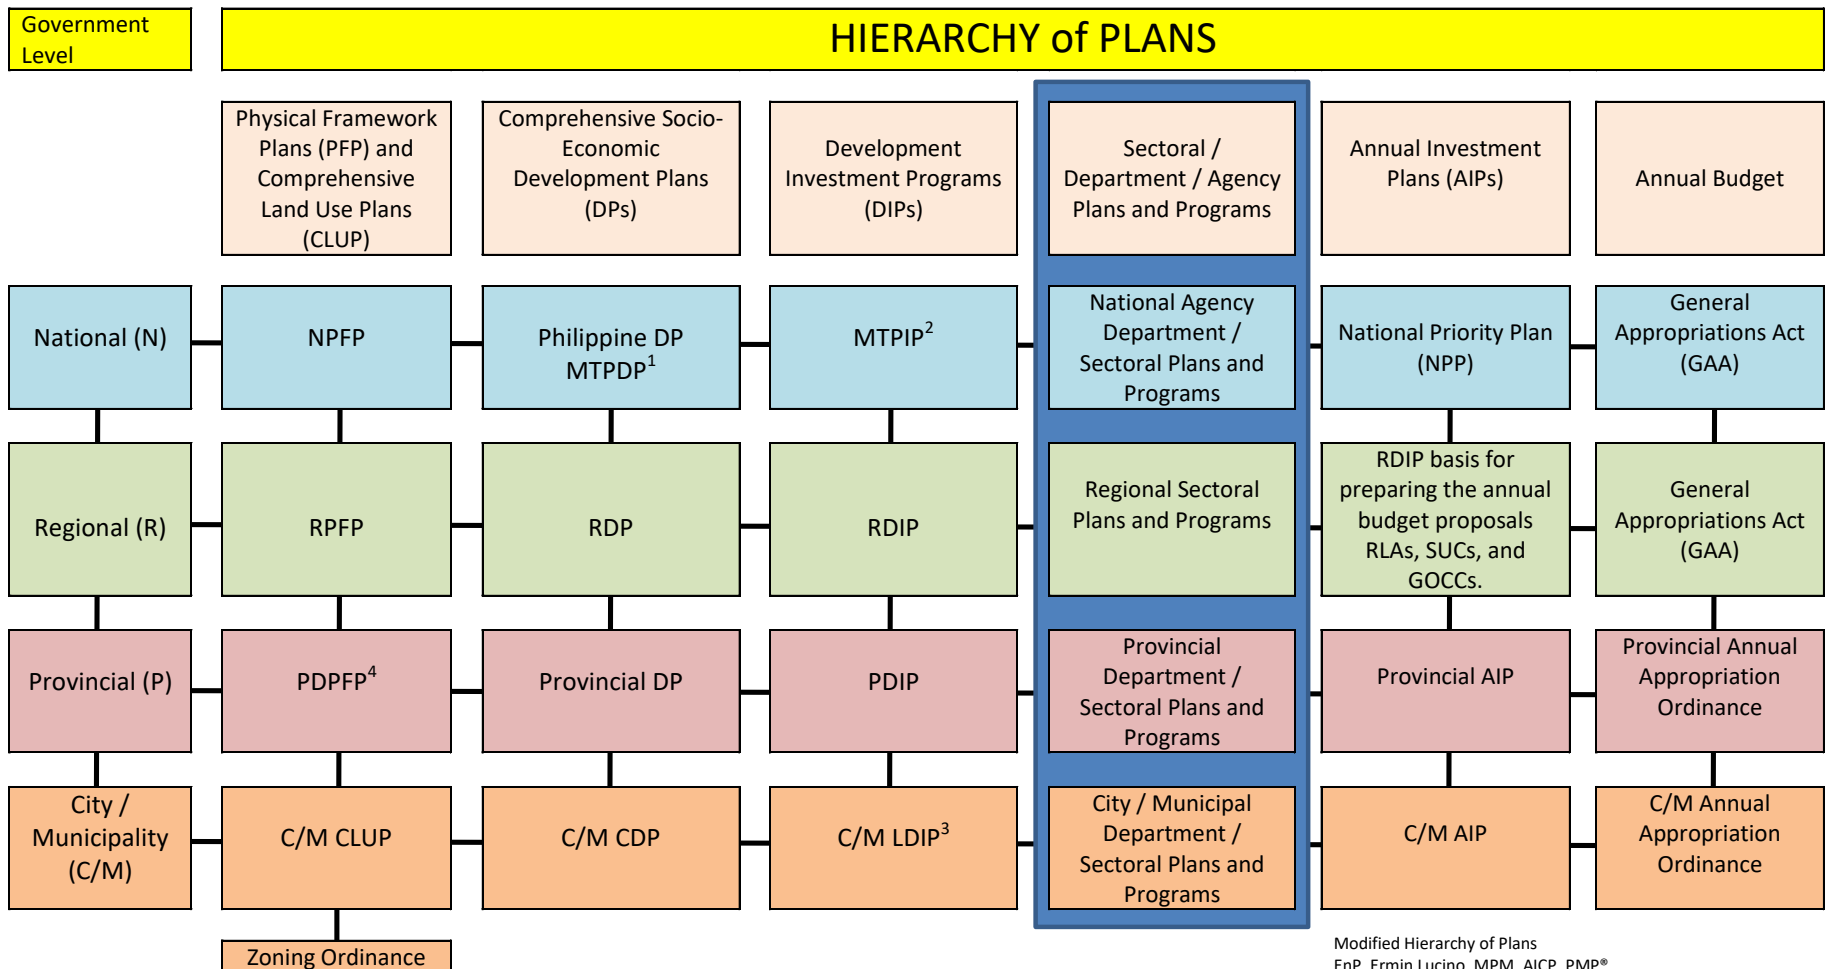

Modified Hierarchy of Plans
EnP. Ermin Lucino, MPM, AICP, PMP®

Legend:

¹ MTPDP

² MTPIP

Medium-Term Philippine Development Plan
Medium-Term Philippine Investment Program

³LDIP Local Development Investment Plan

⁴PDPFP Provincial Development and Physical Framework Plan

Vertical Alignment: Development Investment Programs

Modified Hierarchy of Plans
EnP, Ermin Lucino, MPM, AICP, PMP*

Legend:

¹ MTPDP

² MTPIP

Medium-Term Philippine Development Plan
Medium-Term Philippine Investment Program

³LDIP Local Development Investment Plan

⁴PDPFP Provincial Development and Physical Framework Plan

Vertical Alignment:

Sectoral / Department / Agency Plans and Programs

Modified Hierarchy of Plans
EnP. Ermin Lucino, MPM, AICP, PMP®

Legend:

¹ MTPDP

Medium-Term Philippine Development Plan

² MTPIP

Medium-Term Philippine Investment Program

³ LDIP Local Development Investment Plan

⁴ PDPFP Provincial Development and Physical Framework Plan

Vertical Alignment: Annual Plans