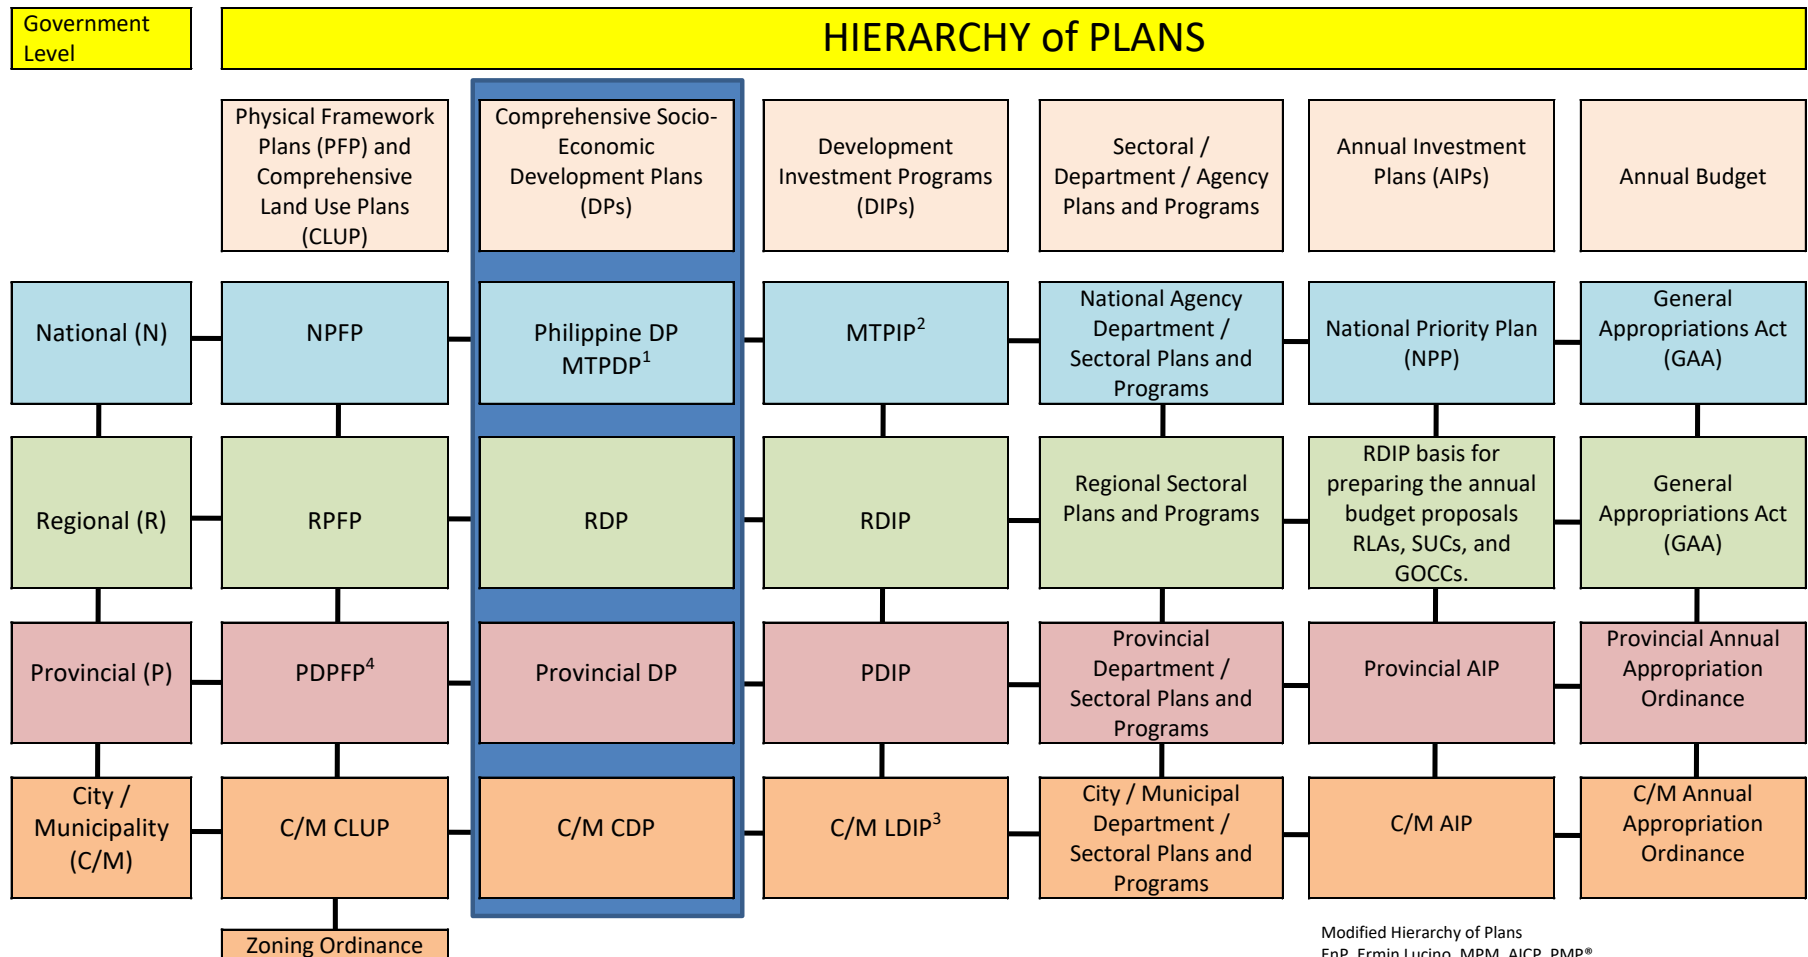

³LDIP Local Development Investment Plan

⁴PDPFP Provincial Development and Physical Framework Plan

Vertical Alignment: Physical Framework Plans

Modified Hierarchy of Plans
EnP. Ermin Lucino, MPM, AICP, PMP®

Legend:

¹ MTPDP

² MTPIP

Medium-Term Philippine Development Plan
Medium-Term Philippine Investment Program

³LDIP Local Development Investment Plan

⁴PDPFP Provincial Development and Physical Framework Plan

Vertical Alignment: Comprehensive Development Plans

Modified Hierarchy of Plans
EnP. Ermin Lucino, MPM, AICP, PMP®

Legend:

¹ MTPDP

² MTPIP

Medium-Term Philippine Development Plan
Medium-Term Philippine Investment Program

³LDIP Local Development Investment Plan

⁴PDPFP Provincial Development and Physical Framework Plan

Vertical Alignment: Development Investment Programs

Modified Hierarchy of Plans
EnP, Ermin Lucino, MPM, AICP, PMP*

Legend:

¹ MTPDP

² MTPIP

Medium-Term Philippine Development Plan
Medium-Term Philippine Investment Program