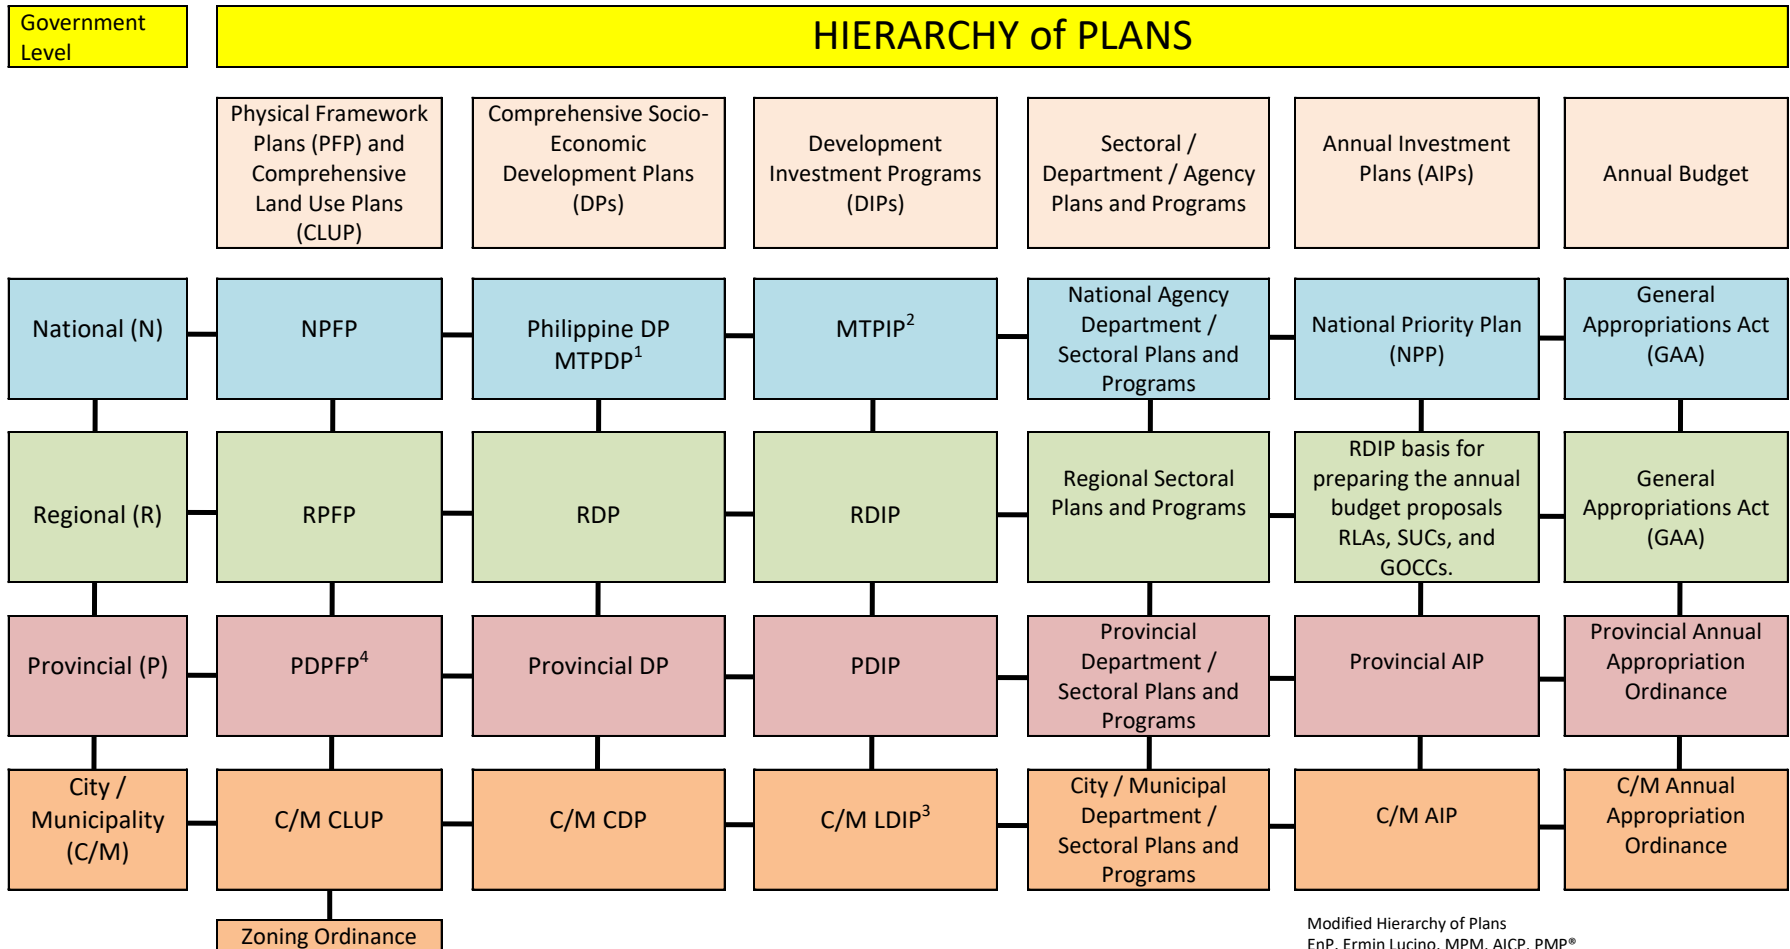

Urban Planning from National to Local Governments: Alignment and Relationship of Plans

EnP. Ermin Lucino, MPM, AICP, PMP®

CPDC - City of Santa Rosa

Hierarchy of Plans

Modified Hierarchy of Plans
EnP. Ermin Lucino, MPM, AICP, PMP®

Legend:

¹ MTPDP Medium-Term Philippine Development Plan
² MTPIP Medium-Term Philippine Investment Program

³ LDIP Local Development Investment Plan
⁴ PDPFP Provincial Development and Physical Framework Plan

Government levels and Classification of Plans

Modified Hierarchy of Plans
EnP. Ermin Lucino, MPM, AICP, PMP®

Legend:

¹ MTPDP

² MTPIP

Medium-Term Philippine Development Plan

Medium-Term Philippine Investment Program

Legend:

¹ MTPDP

² MTPIP

Medium-Term Philippine Development Plan
Medium-Term Philippine Investment Program

³LDIP Local Development Investment Plan

⁴PDPFP Provincial Development and Physical Framework Plan

Vertical Alignment: Comprehensive Development Plans