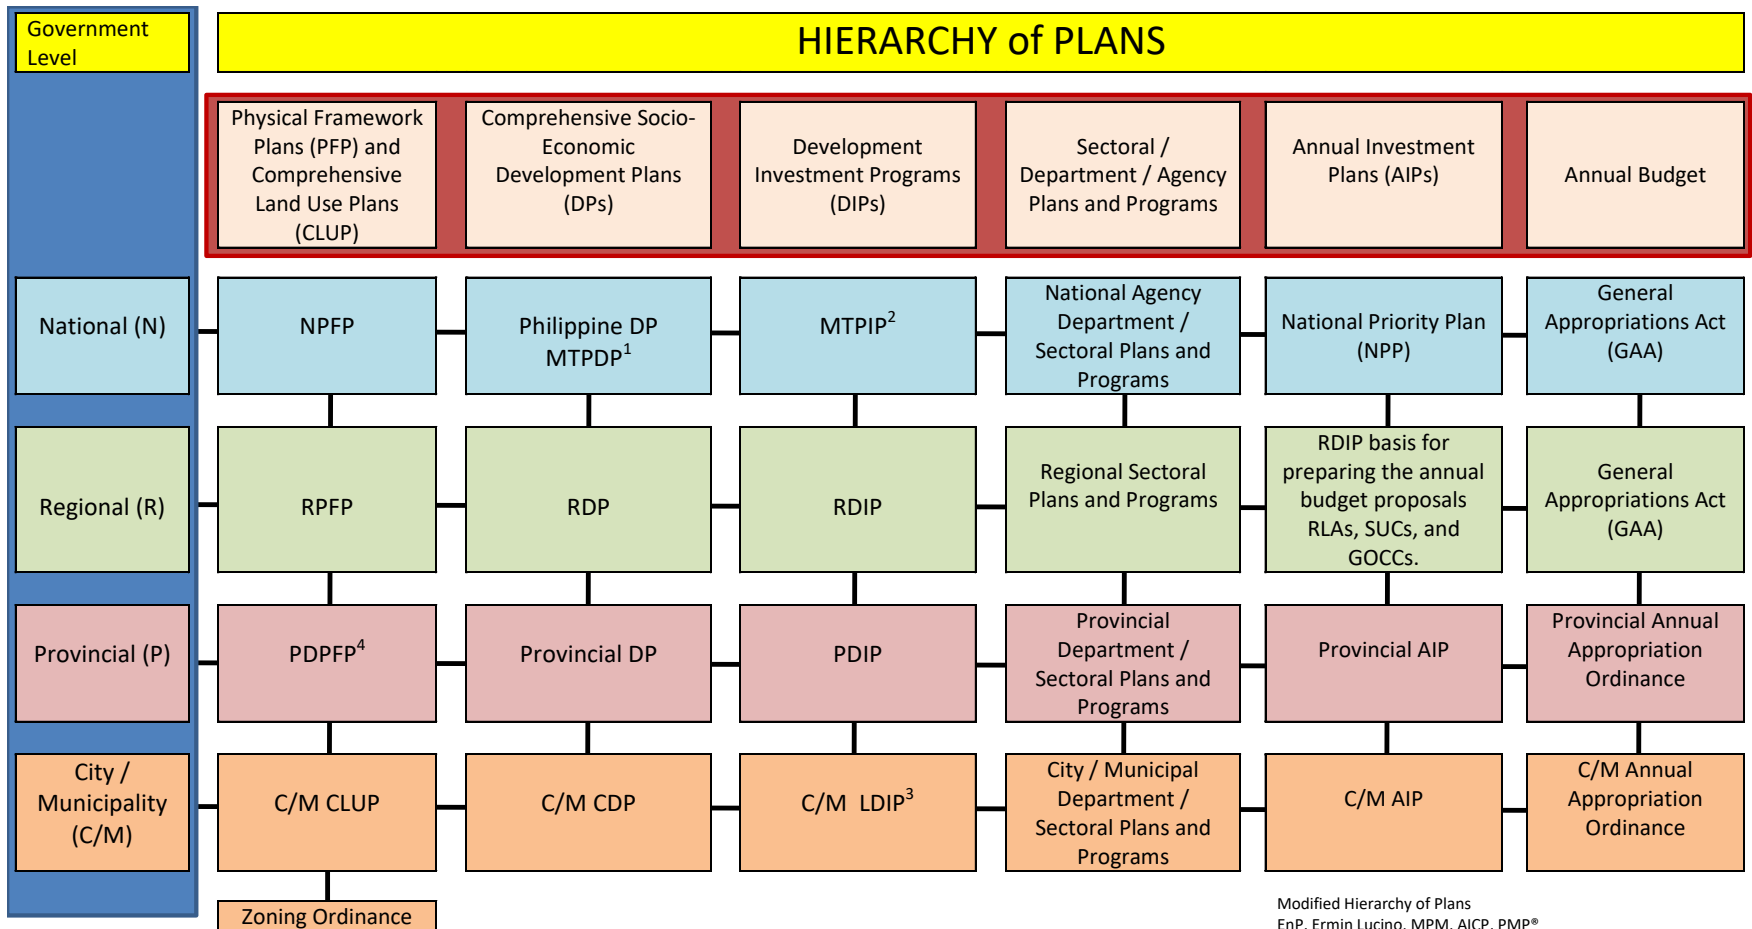

Urban Planning from National to Local Governments: Alignment and Relationship of Plans

EnP. Ermin Lucino, MPM, AICP, PMP®

CPDC - City of Santa Rosa

Hierarchy of Plans

Modified Hierarchy of Plans
EnP. Ermin Lucino, MPM, AICP, PMP®

Legend:

¹ MTPDP Medium-Term Philippine Development Plan
² MTPIP Medium-Term Philippine Investment Program

³ LDIP Local Development Investment Plan
⁴ PDPFP Provincial Development and Physical Framework Plan

Government levels and Classification of Plans

Modified Hierarchy of Plans
EnP. Ermin Lucino, MPM, AICP, PMP®

Legend:

¹ MTPDP

² MTPIP

Medium-Term Philippine Development Plan

Medium-Term Philippine Investment Program

³ LDIP Local Development Investment Plan

⁴ PDPFP Provincial Development and Physical Framework Plan

Horizontal Alignment: Provincial Level Plans

Modified Hierarchy of Plans
EnP. Ermin Lucino, MPM, AICP, PMP®