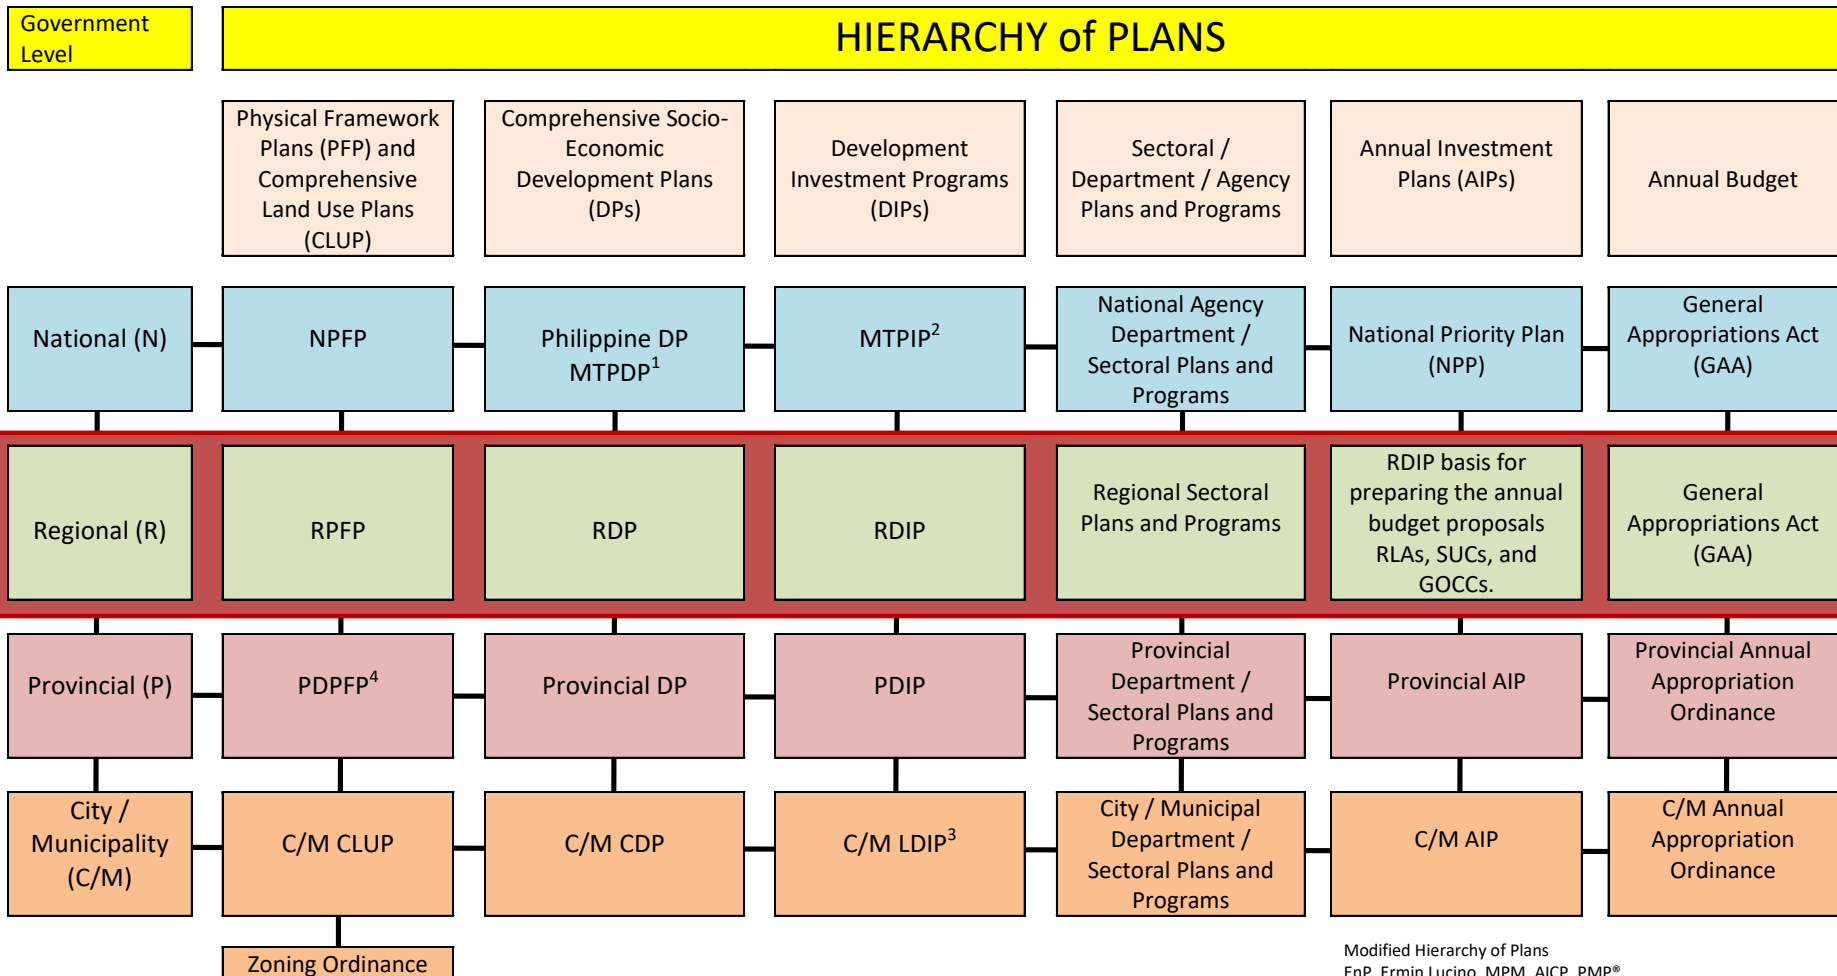

Vertical Alignment: Annual Budget / Appropriation

Modified Hierarchy of Plans
EnP. Ermin Lucino, MPM, AICP, PMP*

Legend:

- ¹ MTPDP Medium-Term Philippine Development Plan
- ² MTPIP Medium-Term Philippine Investment Program

- ³ LDIP Local Development Investment Plan
- ⁴ PDPFP Provincial Development and Physical Framework Plan

Horizontal Alignment: National Level Plans

Modified Hierarchy of Plans
EnP. Ermin Lucino, MPM, AICP, PMP®

Legend:

¹ MTPDP Medium-Term Philippine Development Plan
² MTPIP Medium-Term Philippine Investment Program

³ LDIP Local Development Investment Plan
⁴ PDPFP Provincial Development and Physical Framework Plan

Horizontal Alignment: Regional Level Plans

Modified Hierarchy of Plans
EnP. Ermin Lucino, MPM, AICP, PMP®

Legend:

¹ MTPDP

Medium-Term Philippine Development Plan
Medium-Term Philippine Investment Program

² MTPIP