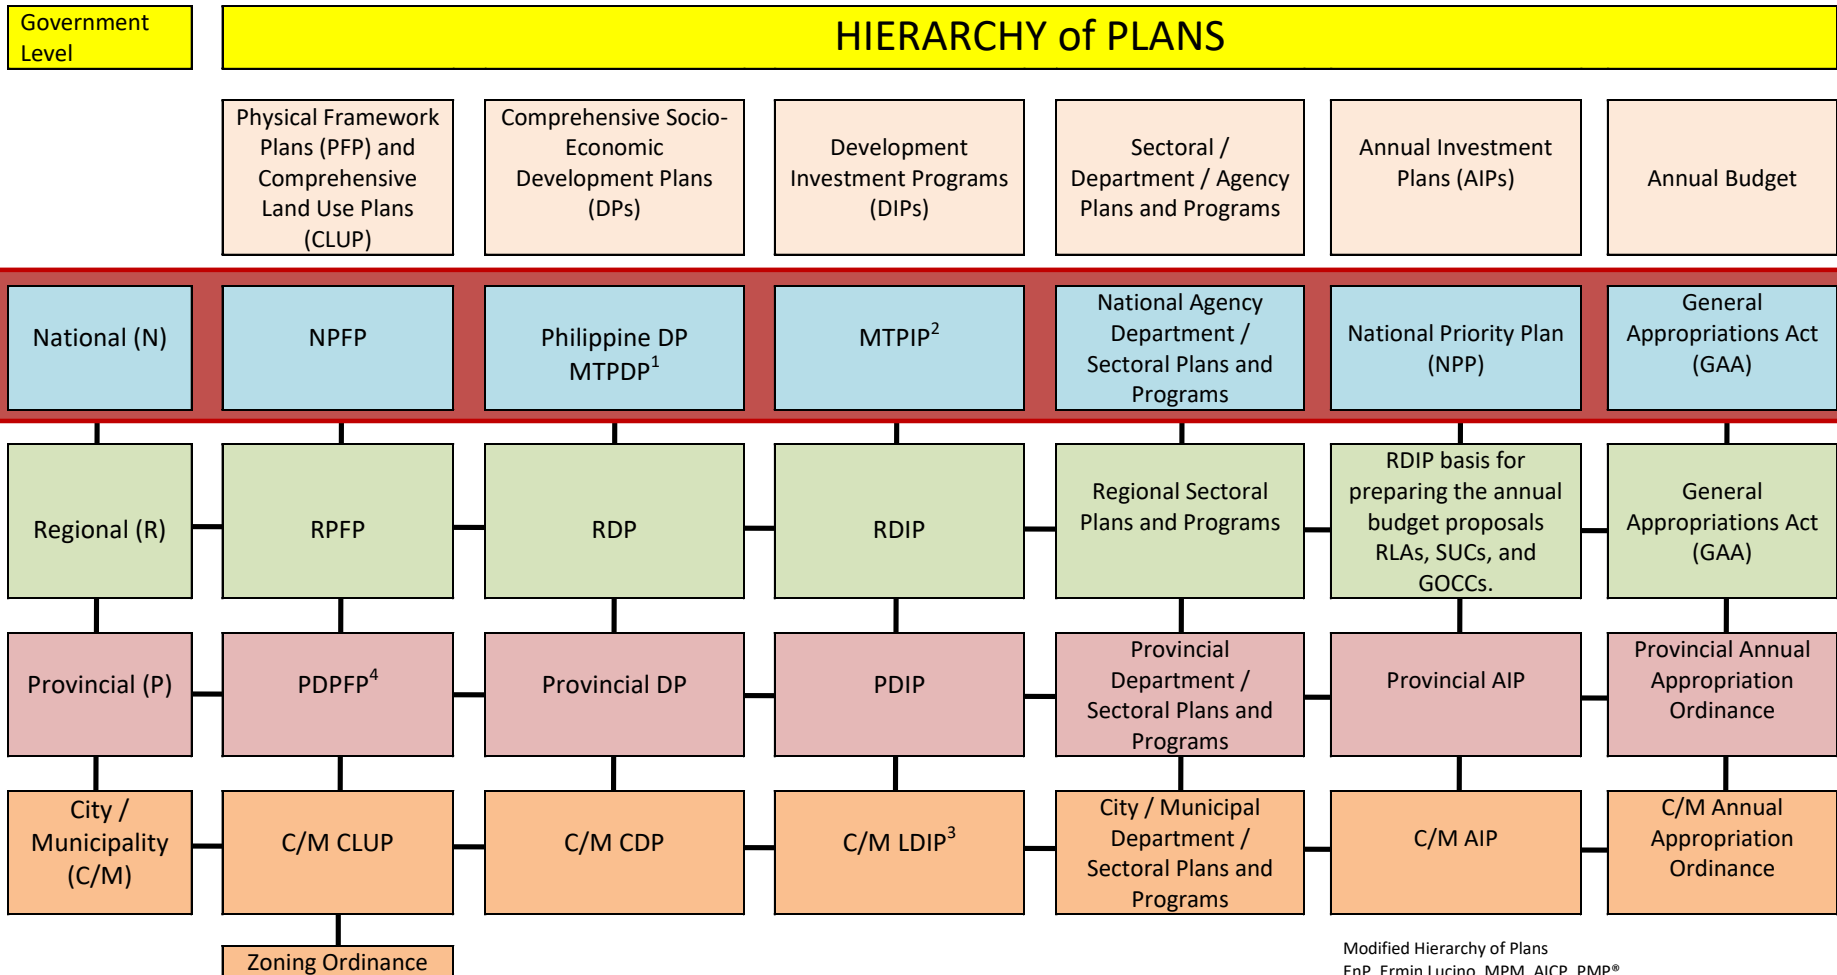

Modified Hierarchy of Plans
EnP, Ermin Lucino, MPM, AICP, PMP*

Legend:

¹ MTPDP Medium-Term Philippine Development Plan
² MTPIP Medium-Term Philippine Investment Program

³ LDIP Local Development Investment Plan
⁴ PDPFP Provincial Development and Physical Framework Plan

Vertical Alignment: Annual Budget / Appropriation

Modified Hierarchy of Plans
EnP. Ermin Lucino, MPM, AICP, PMP*

Legend:

- ¹ MTPDP Medium-Term Philippine Development Plan
- ² MTPIP Medium-Term Philippine Investment Program

- ³ LDIP Local Development Investment Plan
- ⁴ PDPFP Provincial Development and Physical Framework Plan

Horizontal Alignment: National Level Plans

Modified Hierarchy of Plans
EnP. Ermin Lucino, MPM, AICP, PMP®

Legend:

¹ MTPDP Medium-Term Philippine Development Plan
² MTPIP Medium-Term Philippine Investment Program

³ LDIP Local Development Investment Plan
⁴ PDPFP Provincial Development and Physical Framework Plan