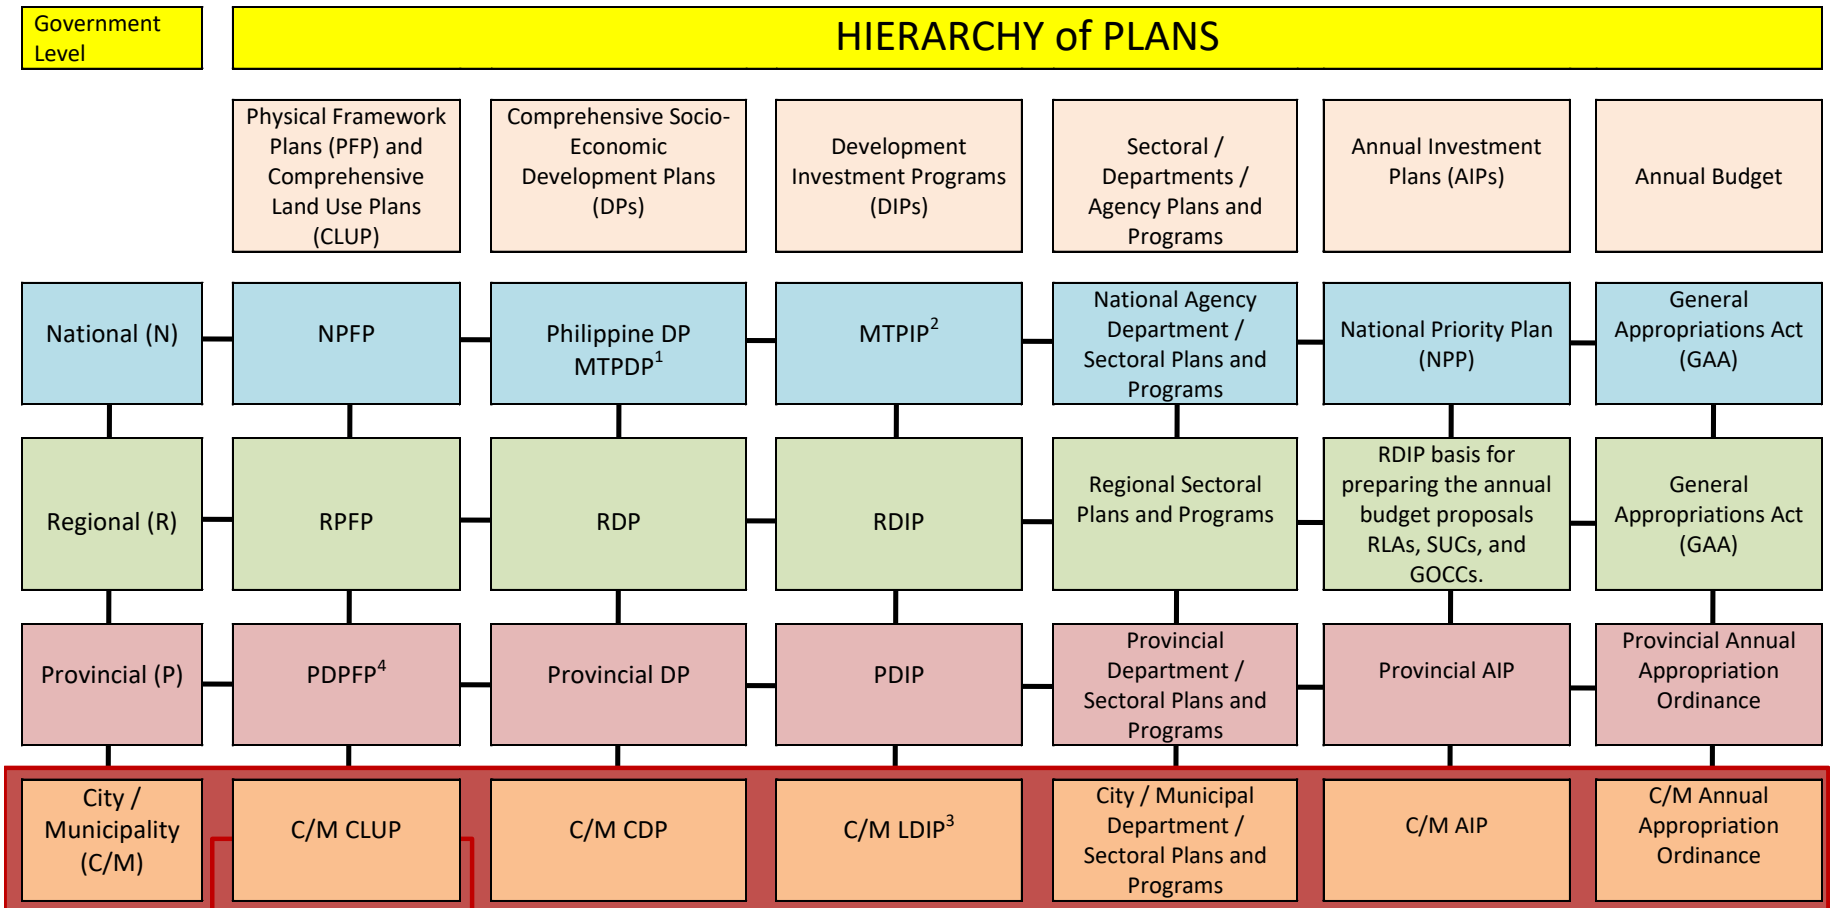

Horizontal Alignment: Regional Level Plans

Modified Hierarchy of Plans
EnP. Ermin Lucino, MPM, AICP, PMP®

Legend:

¹ MTPDP

Medium-Term Philippine Development Plan
Medium-Term Philippine Investment Program

² MTPIP

³ LDIP Local Development Investment Plan

⁴ PDPFP Provincial Development and Physical Framework Plan

Horizontal Alignment: Provincial Level Plans

Modified Hierarchy of Plans
EnP. Ermin Lucino, MPM, AICP, PMP®

Legend:

¹ MTPDP Medium-Term Philippine Development Plan
² MTPIP Medium-Term Philippine Investment Program

³ LDIP Local Development Investment Plan
⁴ PDPFP Provincial Development and Physical Framework Plan

Horizontal Alignment: City / Municipality Level Plans

Modified Hierarchy of Plans
EnP. Ermin Lucino, MPM, AICP, PMP®

- Legend:
- ¹ MTPDP Medium-Term Philippine Development Plan
 - ² MTPIP Medium-Term Philippine Investment Program
 - ³ LDIP Local Development Investment Plan
 - ⁴ PDPFP Provincial Development and Physical Framework Plan