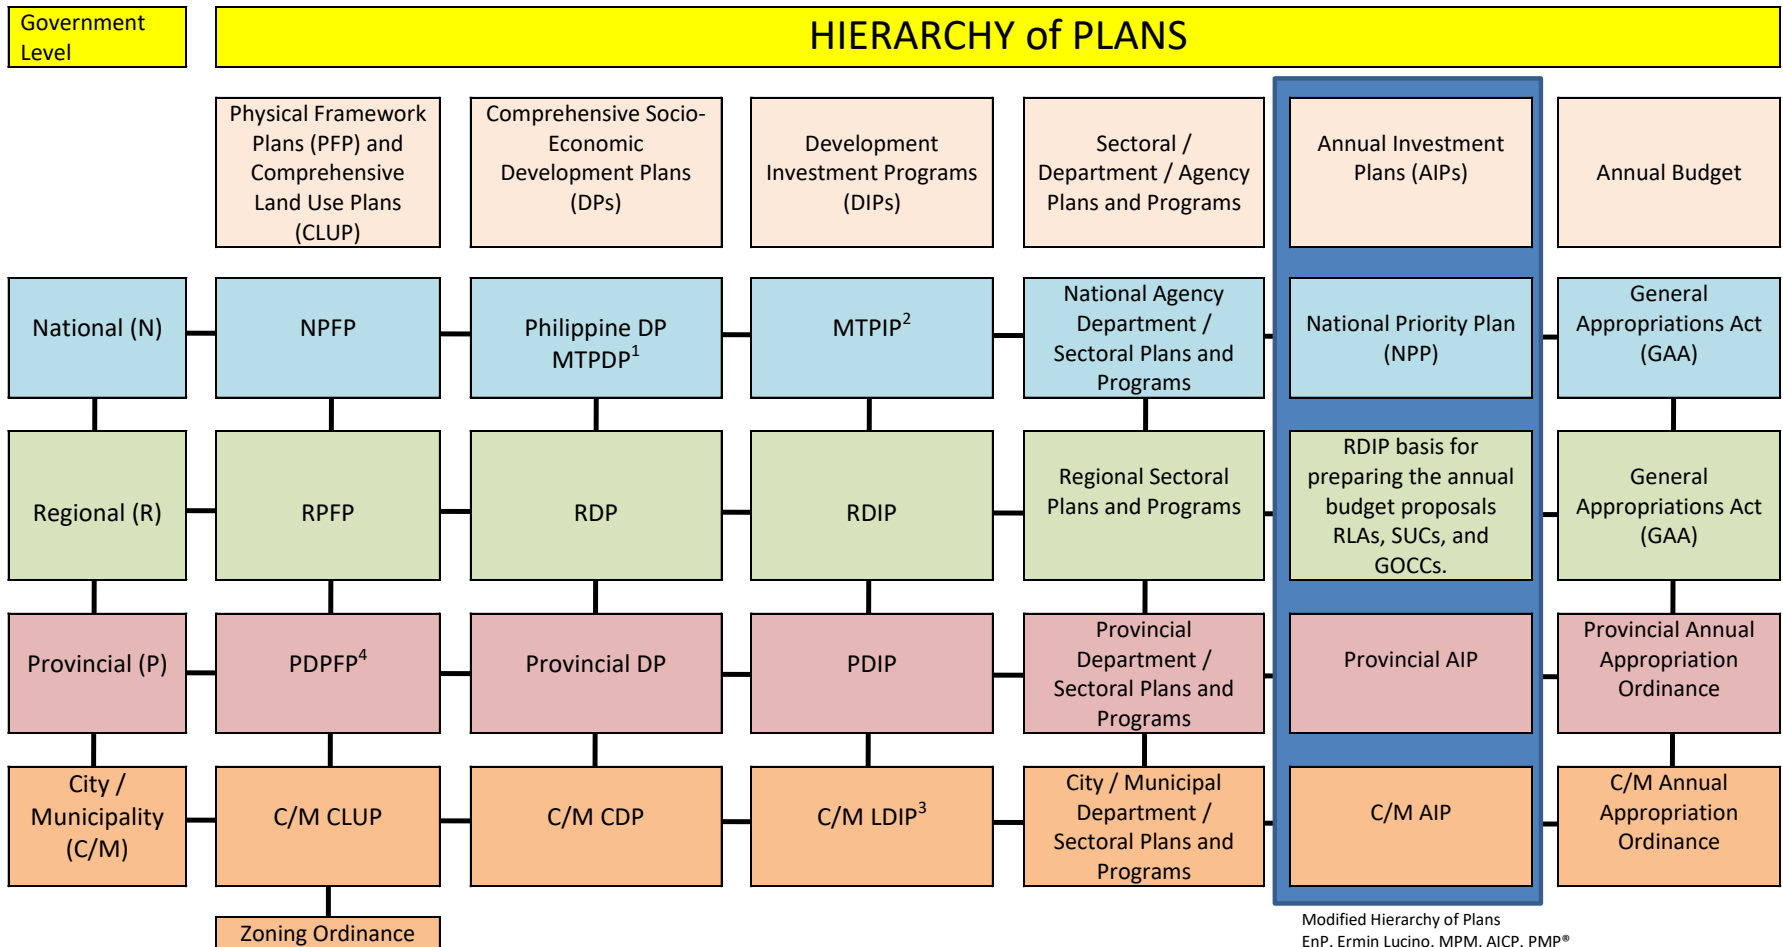

⁴PDPFP Provincial Development and Physical Framework Plan

Vertical Alignment: Development Investment Programs

Modified Hierarchy of Plans
EnP, Ermin Lucino, MPM, AICP, PMP*

Legend:

¹ MTPDP

² MTPIP

Medium-Term Philippine Development Plan
Medium-Term Philippine Investment Program

³LDIP Local Development Investment Plan

⁴PDPFP Provincial Development and Physical Framework Plan

Vertical Alignment:

Sectoral / Department / Agency Plans and Programs

Modified Hierarchy of Plans
EnP. Ermin Lucino, MPM, AICP, PMP®

Legend:

¹ MTPDP

Medium-Term Philippine Development Plan

² MTPIP

Medium-Term Philippine Investment Program

³ LDIP Local Development Investment Plan

⁴ PDPFP Provincial Development and Physical Framework Plan

Vertical Alignment: Annual Plans

Modified Hierarchy of Plans
EnP, Ermin Lucino, MPM, AICP, PMP*

Legend:

¹ MTPDP Medium-Term Philippine Development Plan
² MTPIP Medium-Term Philippine Investment Program

³ LDIP Local Development Investment Plan
⁴ PDPFP Provincial Development and Physical Framework Plan