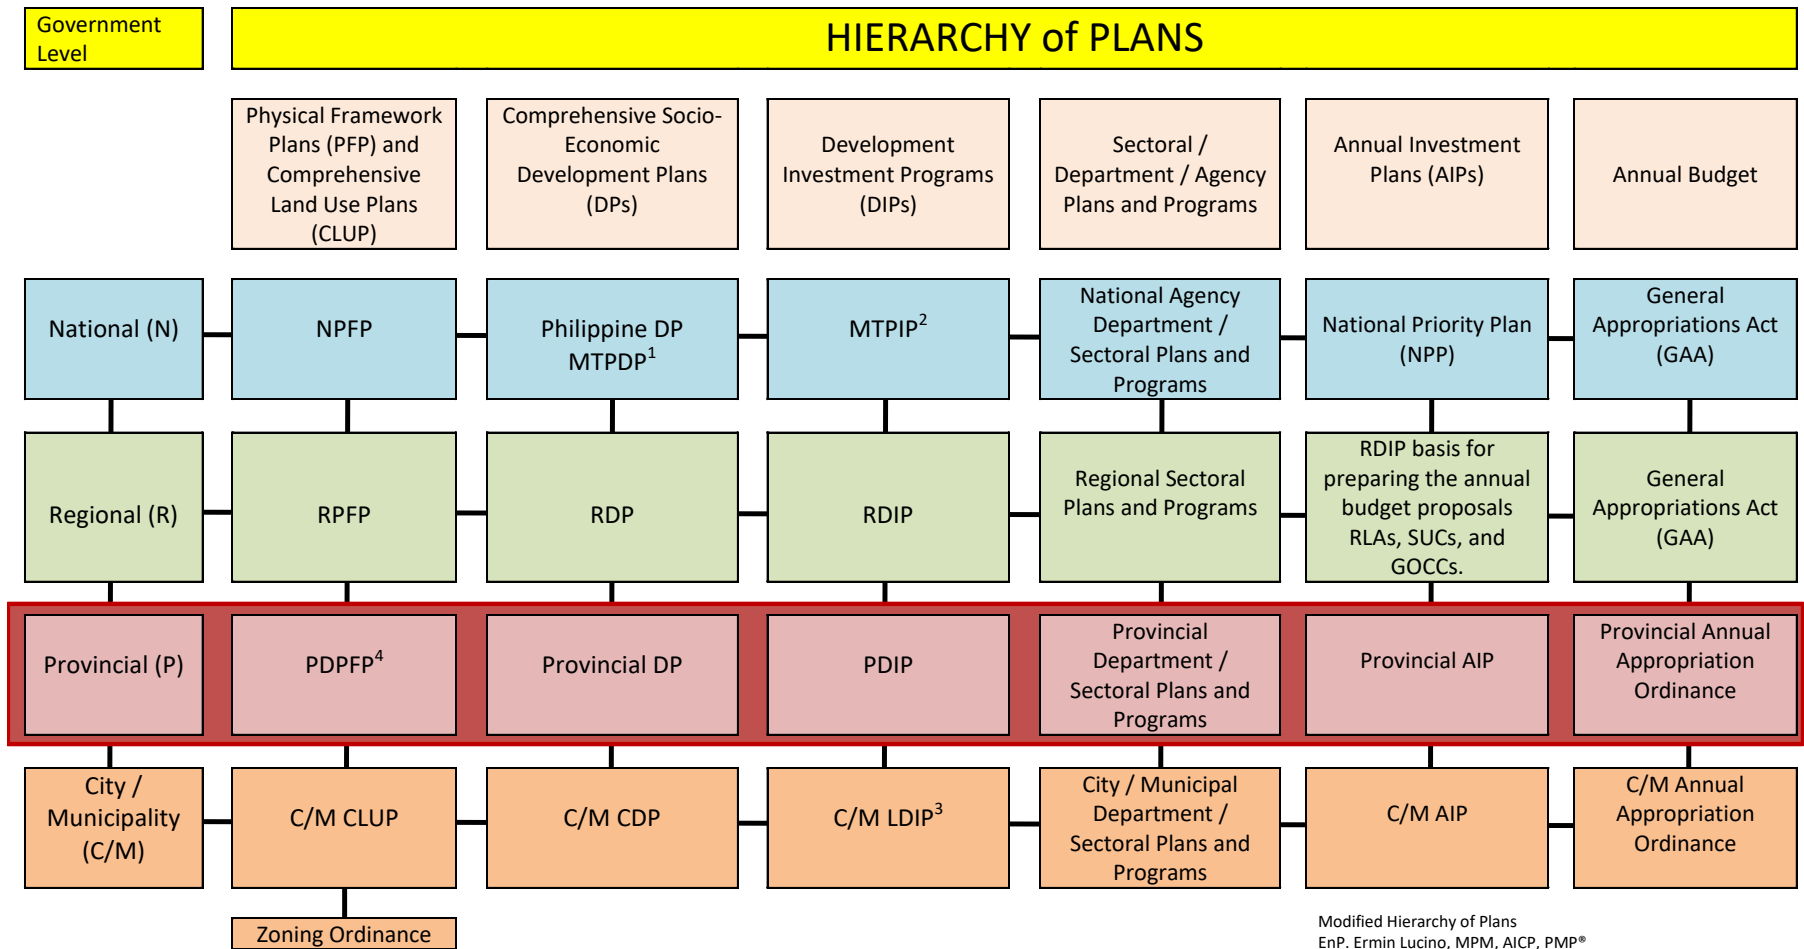

- ³ LDIP Local Development Investment Plan
- ⁴ PDPFP Provincial Development and Physical Framework Plan

Horizontal Alignment: National Level Plans

Modified Hierarchy of Plans
EnP. Ermin Lucino, MPM, AICP, PMP®

Legend:

¹ MTPDP Medium-Term Philippine Development Plan
² MTPIP Medium-Term Philippine Investment Program

³ LDIP Local Development Investment Plan
⁴ PDPFP Provincial Development and Physical Framework Plan

Horizontal Alignment: Regional Level Plans

Modified Hierarchy of Plans
EnP. Ermin Lucino, MPM, AICP, PMP®

Legend:

¹ MTPDP

Medium-Term Philippine Development Plan
Medium-Term Philippine Investment Program

² MTPIP

³ LDIP Local Development Investment Plan

⁴ PDPFP Provincial Development and Physical Framework Plan

Horizontal Alignment: Provincial Level Plans

Modified Hierarchy of Plans
EnP. Ermin Lucino, MPM, AICP, PMP®